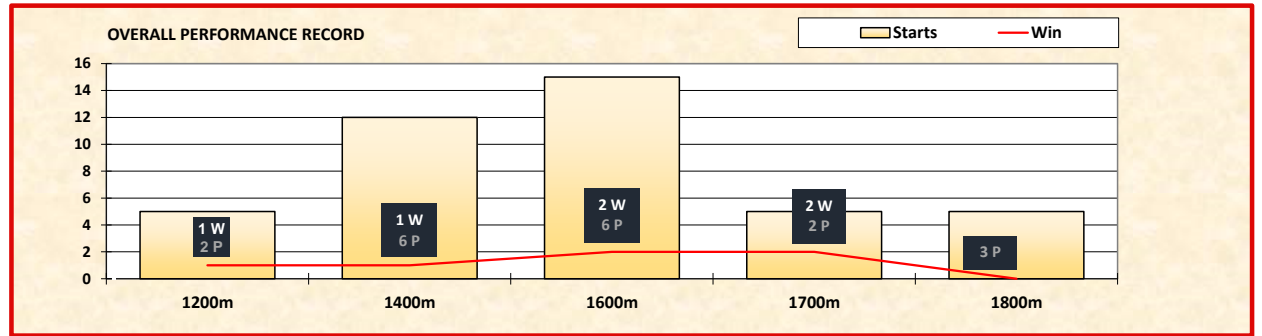

HORSE NAME	<b>CIRCUIT LAND (USA)</b>
AGE COLOUR SEX	7yo B/BR G
MRA RATING	114
JOCKEY	R MAIA
TRAINER	DAVID LEE FREEDMAN
SIRE	MIZZEN MAST (USA)
DAM	STORM DOVE (USA)
OWNER	NGO TAI TAK

SADDLE CLOTH NUMBER	1
BARRIER	1
HANDICAP WEIGHT	57.5 kg