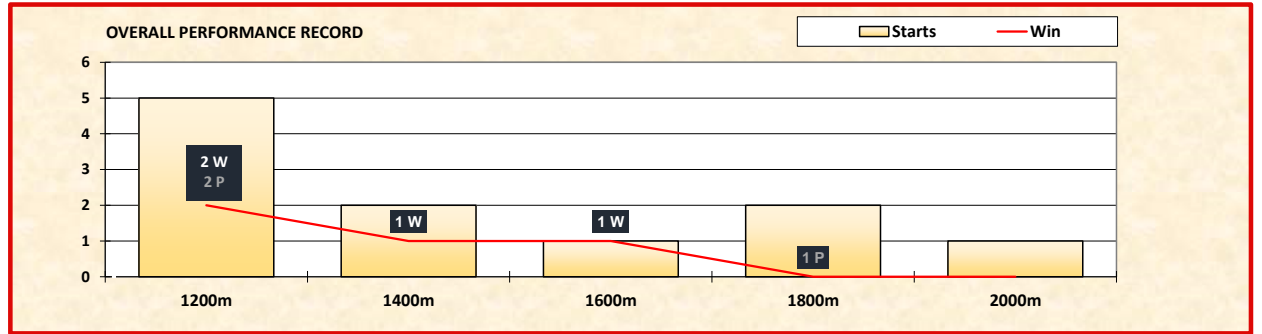

HORSE NAME	SKY ROCKET (NZ)
AGE COLOUR SEX	5yo B G
MRA RATING	85
JOCKEY	C WILLIAMS
TRAINER	STEPHEN GRAY
SIRE	DARCI BRAHMA (NZ)
DAM	RUPPERTSBERG (NZ)
OWNER	SKY ROCKET STABLE
SADDLE CLOTH NUMBER	13
BARRIER	5
HANDICAP WEIGHT	50.0 kg

Race Detail (Last 5 Runs)				Performance														Trakus Sectional Times				
Country, Track	Race Date	Class	Race Name	Placing	Rating	Distance	Track	Condition	Barrier	Carried Weight	Horse Weight	Running Position	Length Behind Winner	Finish Time	Winning / Second Horse	Dividend	Gear	Jockey	Last 600m	Last 400m	Last 100m	Top Speed (kph)
SIN, KRANJI	21/10/2018	2	CLASS 2	2/14	82	1800	T	G	10	54.5	518	10-11-2	0.2L	1:47:21	KING LOUIS	30	EM	V DURIC	34.74	23.34	5.99	64.3 km/h
SIN, KRANJI	23/09/2018	G3	EL DORADO CLASSIC	8/16	82	2000	T	G	10	54	517	3-3-8	3.8L	2:01:96	KING LOUIS	18	EM	V DURIC	35.58	23.78	6.17	65.3 km/h
SIN, KRANJI	02/09/2018	KS B	KRANJI STAKES B	1/10	76	1600	P	G	6	57	515	7-6-1	0.5L	1:40:37	KING LOUIS	17	EM	V DURIC	35.35	23.40	6.03	57.6 km/h
SIN, KRANJI	15/07/2018	G1	EMIRATES SINGAPORE DERBY	9/16	76	1800	T	G	14	57	520	15-13-9	9.8L	1:46:34	JUPITER GOLD	193	EM	D MOOR	35.85	24.25	6.39	64.3 km/h
SIN, KRANJI	15/06/2018	3	CLASS 3	1/11	71	1400	T	G	6	56	529	7-5-1	0.3L	1:22:34	BENGAL LANCER	13	EM	V DURIC	33.95	22.75	5.90	64.6 km/h

HORSE NAME	TWICKENHAM (AUS)
AGE COLOUR SEX	8yo B G
MRA RATING	85
JOCKEY	G VAN NIEKERK
TRAINER	STEPHEN GRAY
SIRE	ARTIE SCHILLER (USA)
DAM	LADY MIGALOO (AUS)
OWNER	ST GEORGE STABLE
SADDLE CLOTH NUMBER	14
BARRIER	4
HANDICAP WEIGHT	50.0 kg