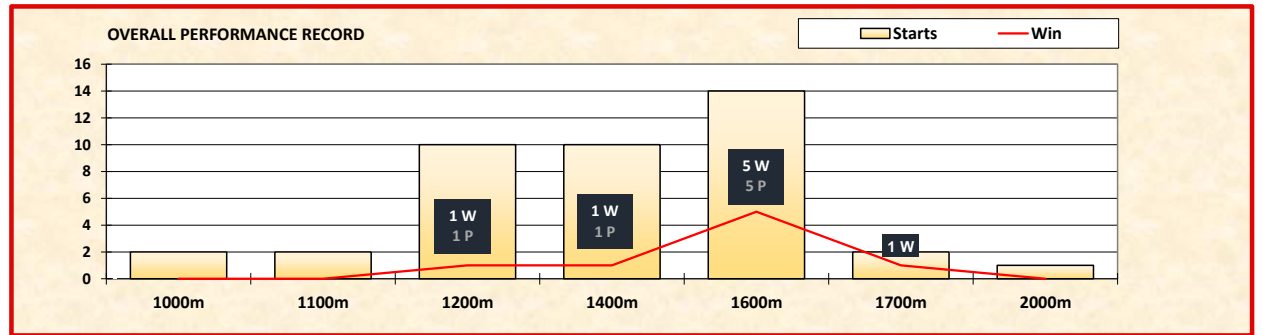

Race Detail (Last 5 Runs)				Performance														Trakus Sectional Times				
Country, Track	Race Date	Class	Race Name	Placing	Rating	Distance	Track	Condition	Barrier	Carried Weight	Horse Weight	Running Position	Length Behind Winner	Finish Time	Winning / Second Horse	Dividend	Gear	Jockey	Last 600m	Last 400m	Last 100m	Top Speed (kph)
SIN, KRANJI	12/10/2018	KS A	KRANJI STAKES A	7/12	91	1400	T	G	9	55	487	11-9-7	6.4L	1:21:77	TESORO PRIVADO	90	-	K A'ISISUHAIRI	35.27	23.58	6.03	68.1 km/h
SIN, KRANJI	25/09/2018	KS B	KRANJI STAKES B	1/12	85	1600	T	G	9	59.5	491	1-1-1	0.8L	1:34:99	MIGHTY KENNY	60	-	F BERRY	34.53	23.22	5.93	64.6 km/h
SIN, KRANJI	31/08/2018	KS B	KRANJI STAKES B	1/9	79	1600	P	G	1	56.5	487	3-3-1	1.5L	1:38:78	ROBIN HOOD	20	-	V DURIC	36.82	24.79	6.58	63.6 km/h
SIN, KRANJI	27/07/2018	KS B	KRANJI STAKES B	4/12	80	2000	T	G	12	54	487	2-1-4	3.5L	2:02:15	STAR JACK	119	-	APP WH KOK	35.97	24.08	6.10	65.2 km/h
SIN, KRANJI	15/06/2018	KS C	KRANJI STAKES C	2/12	79	1600	P	G	7	59.5	493	3-3-2	0.2L	1:39:50	MAGIC WAND	53	-	A COLLETT	36.50	24.26	6.00	61.8 km/h