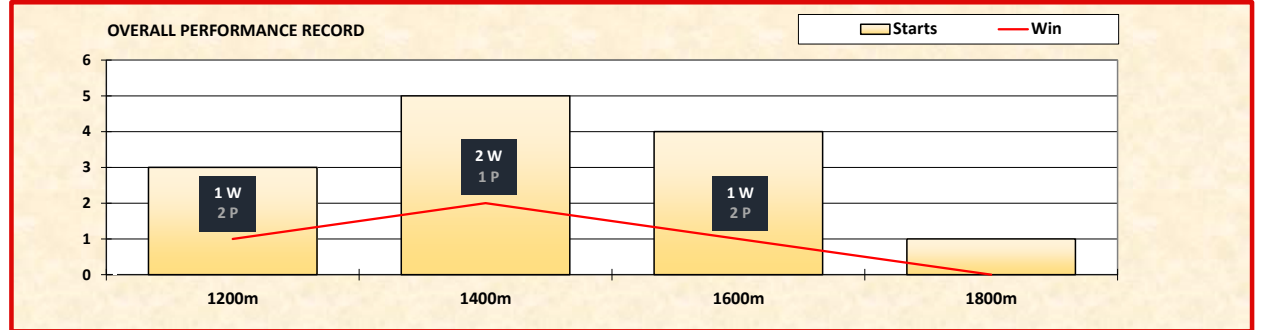

SUNDAY 11th NOVEMBER 2018 | DESTER SINGAPORE GOLD CUP 2018 | SINGAPORE GROUP 1 | 3RD LEG - SINGAPORE TRIPLE CROWN SERIES | PRIZE MONEY: S$1.35M | 2000 METRES TURF | 3 YEAR OLD AND ABOVE | HANDICAP RACE ON A FOUR POINTS TO 1 KG SCALE

HORSE NAME	MR CLINT (NZ)
AGE COLOUR SEX	4yo B G
MRA RATING	89
JOCKEY	J FORD
TRAINER	DAVID LEE FREEDMAN
SIRE	POWER (GB)
DAM	VICTORIA BELLE (NZ)
OWNER	OSCAR RACING STABLE

SADDLE CLOTH NUMBER	11
BARRIER	9
HANDICAP WEIGHT	51.0 kg

Race Detail (Last 5 Runs)				Performance														Trakus Sectional Times				
Country, Track	Race Date	Class	Race Name	Placing	Rating	Distance	Track	Condition	Barrier	Carried Weight	Horse Weight	Running Position	Length Behind Winner	Finish Time	Winning / Second Horse	Dividend	Gear	Jockey	Last 600m	Last 400m	Last 100m	Top Speed (kph)
SIN, KRANJI	21/10/2018	G1	QUEEN ELIZABETH II CUP	7/14	87	1800	T	G	9	57	523	1-2-7	3.4L	1:47:15	DEBT COLLECTOR	83	B, TT	D MOOR	35.82	24.42	6.24	68.5 km/h
SIN, KRANJI	23/09/2018	G1	RAFFLES CUP	5/13	87	1600	T	G	4	57.5	525	2-3-5	3.2L	1:33:47	DEBT COLLECTOR	149	B, TT	D MOOR	34.79	23.48	5.99	67.0 km/h
SIN, KRANJI	02/09/2018	G3	MOONBEAM VASE	3/15	80	1600	T	G	1	55.5	527	2-2-3	1.4L	1:34:61	NOVA STRIKE	26	B, TT	D MOOR	35.09	23.40	5.82	67.4 km/h
SIN, KRANJI	12/08/2018	G3	JUMBO JET TROPHY	10/15	80	1400	T	G	15	57.5	524	12-10-10	5.7L	1:21:28	PREDITOR	47	B, TT	D MOOR	34.79	23.47	6.30	67.4 km/h
SIN, KRANJI	26/05/2018	G1	SINGAPORE GUINEAS	1/16	74	1600	T	Y	13	57	526	10-7-1	1.0L	1:35:15	KING LOUIS	21	B, TT	Z PURTON	34.43	23.14	5.92	65.3 km/h

SUNDAY 11th NOVEMBER 2018 | DESTER SINGAPORE GOLD CUP 2018 | SINGAPORE GROUP 1 | 3RD LEG - SINGAPORE TRIPLE CROWN SERIES | PRIZE MONEY: S$1.35M | 2000 METRES TURF | 3 YEAR OLD AND ABOVE | HANDICAP RACE ON A FOUR POINTS TO 1 KG SCALE

HORSE NAME	KING LOUIS (AUS)
AGE COLOUR SEX	4yo BR G
MRA RATING	87
JOCKEY	G BOSS
TRAINER	RICARDO LE GRANGE
SIRE	MEDAGLIA D'ORO (USA)
DAM	RUN FOR ROSES (AUS)
OWNER	ROYALTY RACING STABLE

SADDLE CLOTH NUMBER	12
BARRIER	13
HANDICAP WEIGHT	50.5 kg