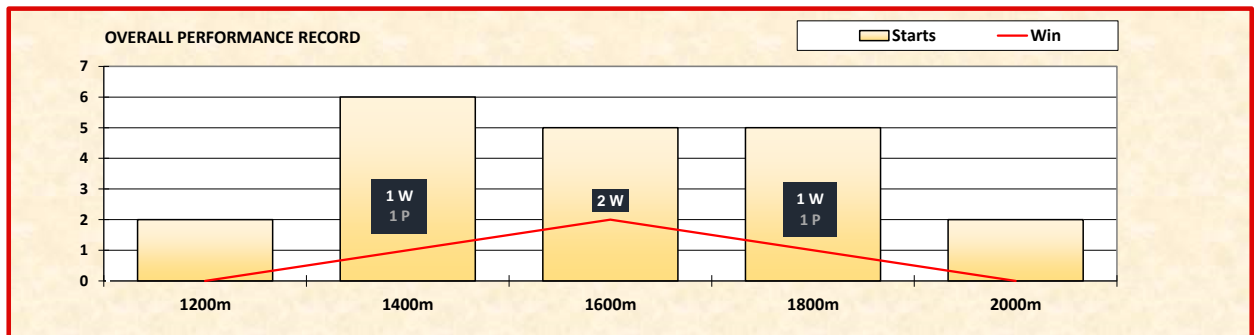

Race Detail (Last 5 Runs)				Performance														Trakus Sectional Times				
Country, Track	Race Date	Class	Race Name	Placing	Rating	Distance	Track	Condition	Barrier	Carried Weight	Horse Weight	Running Position	Length Behind Winner	Finish Time	Winning / Second Horse	Dividend	Gear	Jockey	Last 600m	Last 400m	Last 100m	Top Speed (kph)
SIN, KRANJI	21/10/2018	2	CLASS 2	4/14	83	1800	TURF	GOOD	7	55	441	1-1-4	0.9L	1:47:21	KING LOUIS	26	B, EM	O PLACAIS	35.71	24.20	6.22	66.0 km/h
SIN, KRANJI	23/09/2018	G3	EL DORADO CLASSIC	4/16	83	2000	TURF	GOOD	7	54	441	2-1-4	2.4L	2:01:96	KING LOUIS	50	B, EM	M LERNER	35.54	23.74	6.05	64.6 km/h
SIN, KRANJI	12/08/2018	KS A	KRANJI STAKES A	2/8	81	1800	TURF	GOOD	1	52.5	436	3-4-2	1.3L	1:49:49	NOAH FROM GOA	20	B, EM	O PLACAIS	33.64	22.45	5.85	62.1 km/h
SIN, KRANJI	15/07/2018	3	CLASS 3	1/10	72	1600	TURF	GOOD	6	56	437	4-3-1	4.0L	1:34:28	JUSTICE SMART	39	B, EM	O PLACAIS	35.34	23.77	6.02	67.4 km/h
SIN, KRANJI	10/06/2018	G2	STEWARDS' CUP	12/12	72	1400	TURF	GOOD	2	55.5	439	12-12-12	21.5L	1:21:73	ELITE INVINCIBLE	206	BB, EM	O PLACAIS	35.76	24.28	6.21	62.7 km/h