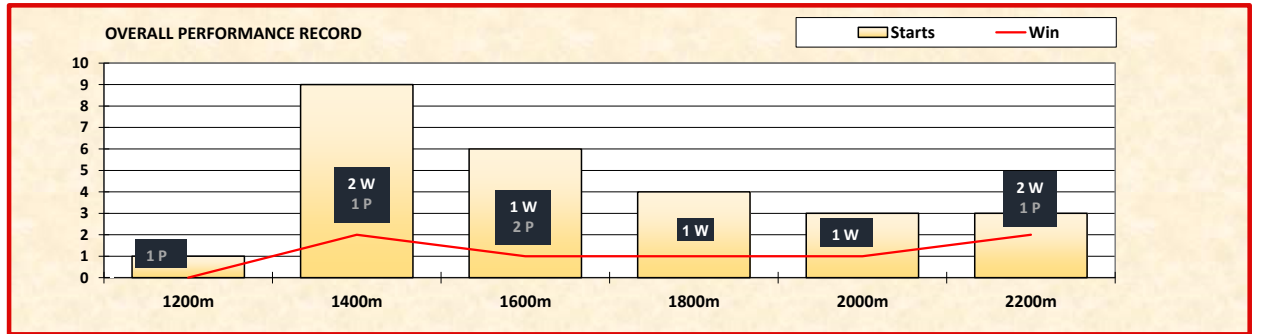

Race Detail (Last 5 Runs)				Performance														Trakus Sectional Times				
Country, Track	Race Date	Class	Race Name	Placing	Rating	Distance	Track	Condition	Barrier	Carried Weight	Horse Weight	Running Position	Length Behind Winner	Finish Time	Winning / Second Horse	Dividend	Gear	Jockey	Last 600m	Last 400m	Last 100m	Top Speed (kph)
SIN, KRANJI	21/10/2018	G1	QUEEN ELIZABETH II CUP	11/14	101	1800	TURF	GOOD	12	58	509	14-13-11	8.8L	1:47:15	DEBT COLLECTOR	1086	-	APP I AMIRUL	35.77	24.25	6.42	64.6 km/h
SIN, KRANJI	23/09/2018	G1	RAFFLES CUP	13/13	103	1600	TURF	GOOD	2	58	505	10-12-13	10.5L	1:33:47	DEBT COLLECTOR	1191	-	APP L HEWITSON	34.81	23.79	6.24	64.3 km/h
SIN, KRANJI	02/09/2018	G3	MOONBEAM VASE	14/15	104	1600	TURF	GOOD	15	56.5	505	14-14-14	12.1L	1:34:61	NOVA STRIKE	563	-	APP I AMIRUL	35.15	23.69	6.14	64.0 km/h
SIN, KRANJI	12/08/2018	G3	JUMBO JET TROPHY	15/15	104	1400	TURF	GOOD	6	58	510	14-14-15	12.3L	1:21:28	PREDITOR	372	-	G BOSS	35.37	24.15	6.46	65.3 km/h
DUBAI, MEYDAN	01/03/2018	-	AL NABOODAH TRADE SCH TPY	12/14	-	2000	TURF	GOOD	1	59	-	-	27.5L	2:03:19	KIDMENEVER	-	-	R MULLEN	-	-	-	-