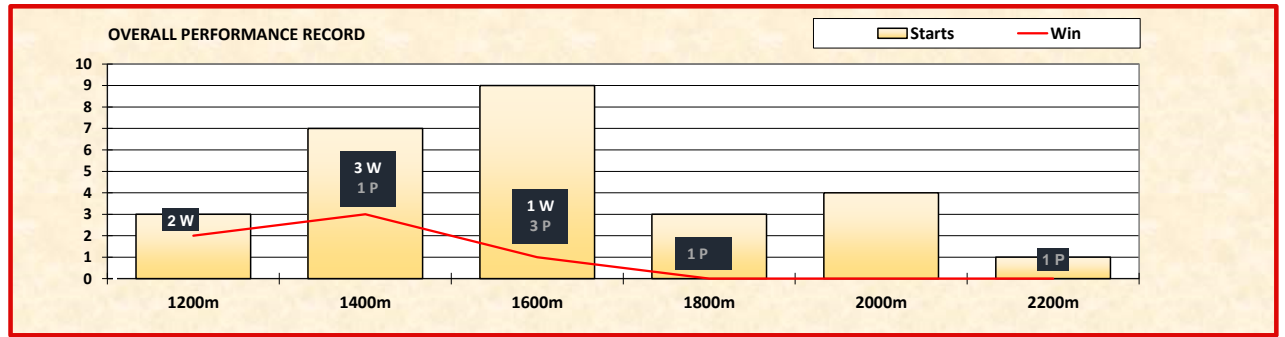

Race Detail (Last 5 Runs)				Performance														Trakus Sectional Times				
Country, Track	Race Date	Class	Race Name	Placing	Rating	Distance	Track	Condition	Barrier	Carried Weight	Horse Weight	Running Position	Length Behind Winner	Finish Time	Winning / Second Horse	Dividend	Gear	Jockey	Last 600m	Last 400m	Last 100m	Top Speed (kph)
SIN, KRANJI	21/10/2018	G1	QUEEN ELIZABETH II CUP	6/14	112	1800	TURF	GOOD	3	58	515	7-7-6	3.3L	1:47:15	DEBT COLLECTOR	51	WK	G BOSS	35.41	24.04	6.29	65.7 km/h
SIN, KRANJI	23/09/2018	G1	RAFFLES CUP	9/13	113	1600	TURF	GOOD	5	58	513	11-10-9	4.9L	1:33:47	DEBT COLLECTOR	44	WK	C GRYLIS	33.89	23.07	6.07	64.6 km/h
SIN, KRANJI	02/09/2018	G3	MOONBEAM VASE	5/15	113	1600	TURF	GOOD	9	56	517	10-8-5	2.0L	1:34:61	NOVA STRIKE	31	WK	C GRYLIS	34.14	22.80	5.94	64.9 km/h
SIN, KRANJI	26/05/2018	G1	KRANJI MILE	11/13	111	1600	TURF	YIELD	9	57	525	9-10-11	9.0L	1:33:79	SOUTHERN LEGEND	28	WK	M RODD	34.80	23.55	6.40	64.6 km/h
SIN, KRANJI	27/04/2018	G2	CHAIRMAN'S TROPHY	3/11	113	1600	TURF	GOOD	10	58	524	10-10-3	1.0L	1:35:64	CIRCUIT LAND	18	WK	M RODD	33.19	22.02	5.72	62.1 km/h