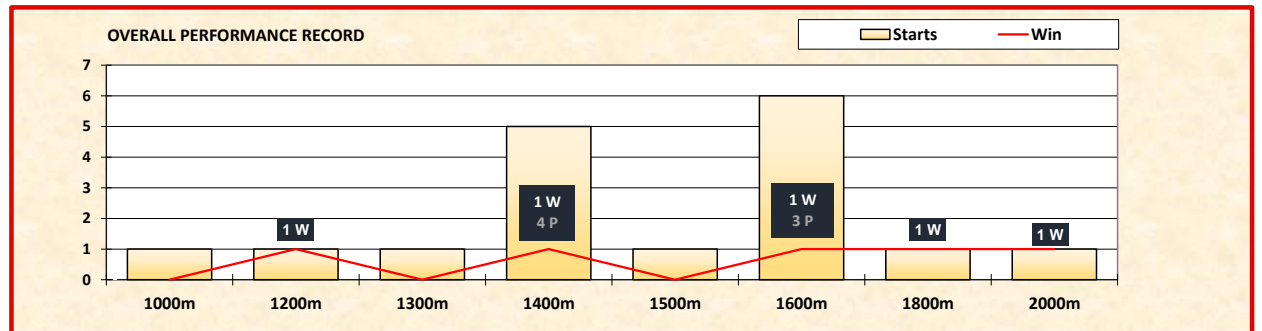

Race Detail (Last 5 Runs)				Performance														Trakus Sectional Times				
Country, Track	Race Date	Class	Race Name	Placing	Rating	Distance	Track	Condition	Barrier	Carried Weight	Horse Weight	Running Position	Length Behind Winner	Finish Time	Winning / Second Horse	Dividend	Gear	Jockey	Last 600m	Last 400m	Last 100m	Top Speed (kph)
SIN, KRANJI	21/10/2018	2	CLASS 2	1/14	81	1800	T	G	11	54	543	11-9-1	0.2L	1:47:21	SKY ROCKET	15	-	G BOSS	34.46	23.40	5.97	63.6 km/h
SIN, KRANJI	23/09/2018	G3	EL DORADO CLASSIC	1/16	74	2000	T	G	12	52	540	11-7-1	1.8L	2:01:96	LETITGO	17	-	G BOSS	34.57	22.91	5.94	61.8 km/h
SIN, KRANJI	02/09/2018	KS B	KRANJI STAKES B	2/10	74	1600	P	G	3	55.5	539	5-3-2	0.5L	1:40:37	SKY ROCKET	9	-	B VORSTER	35.71	23.70	6.21	59.2 km/h
SIN, KRANJI	10/08/2018	KS C	KRANJI STAKES C	4/12	74	1600	T	G	5	58	544	5-5-4	2.8L	1:36:03	TESORO PRIVADO	12	B	B VORSTER	34.65	23.25	6.08	63.6 km/h
SIN, KRANJI	26/05/2018	G1	SINGAPORE GUINEAS	2/16	72	1600	T	Y	6	57	542	11-12-2	1.0L	1:35:15	MR CLINT	22	-	B VORSTER	34.50	23.10	5.81	64.3 km/h