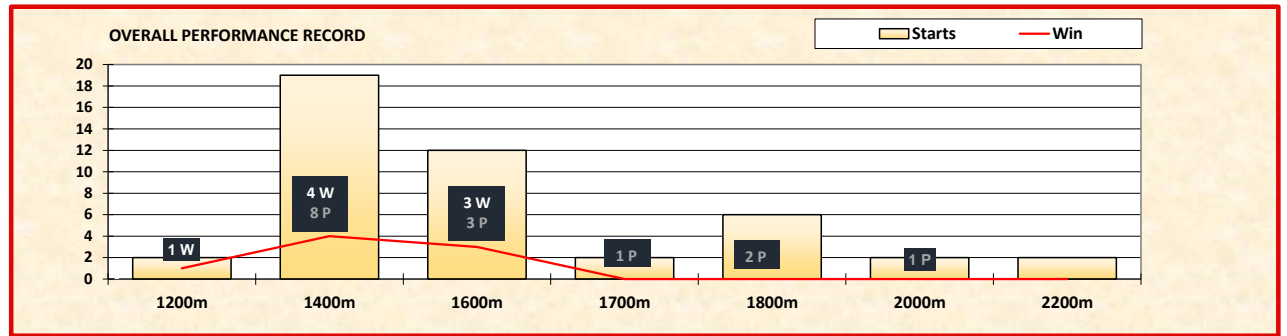

SUNDAY 11th NOVEMBER 2018 | DESTER SINGAPORE GOLD CUP 2018 | SINGAPORE GROUP 1 | 3RD LEG - SINGAPORE TRIPLE CROWN SERIES | PRIZE MONEY: S$1.35M | 2000 METRES TURF | 3 YEAR OLD AND ABOVE | HANDICAP RACE ON A FOUR POINTS TO 1 KG SCALE

HORSE NAME	MAJESTIC MOMENTS (NZ)
AGE COLOUR SEX	7yo B G
MRA RATING	110
JOCKEY	B VORSTER
TRAINER	RICARDO LE GRANGE
SIRE	DARCI BRAHMA (NZ)
DAM	IN SPAIN (IRE)
OWNER	TMEN STABLE

SADDLE CLOTH NUMBER	3
BARRIER	7
HANDICAP WEIGHT	56.5 kg

Race Detail (Last 5 Runs)				Performance														Trakus Sectional Times				
Country, Track	Race Date	Class	Race Name	Placing	Rating	Distance	Track	Condition	Barrier	Carried Weight	Horse Weight	Running Position	Length Behind Winner	Finish Time	Winning / Second Horse	Dividend	Gear	Jockey	Last 600m	Last 400m	Last 100m	Top Speed (kph)
SIN, KRANJI	21/10/2018	G1	QUEEN ELIZABETH II CUP	2/14	105	1800	TURF	GOOD	1	58	484	11-12-2	1.0L	1:47:15	DEBT COLLECTOR	399	SR	B VORSTER	34.69	23.35	6.18	66.0 km/h
SIN, KRANJI	23/09/2018	G1	RAFFLES CUP	8/13	106	1600	TURF	GOOD	1	58	487	7-6-8	3.6L	1:33:47	DEBT COLLECTOR	423	SR	B VORSTER	34.04	23.13	6.02	65.3 km/h
SIN, KRANJI	02/09/2018	G3	MOONBEAM VASE	7/15	107	1600	TURF	GOOD	2	57	486	8-7-7	3.1L	1:34:61	NOVA STRIKE	107	SR	A MUNRO	34.38	23.04	6.04	64.3 km/h
SIN, KRANJI	12/08/2018	G3	JUMBO JET TROPHY	6/15	107	1400	TURF	GOOD	3	53	476	9-9-6	3.6L	1:21:28	PREDITOR	70	SR	N JUGLALL	34.28	23.17	6.29	67.4 km/h
SIN, KRANJI	24/06/2018	KS A	KRANJI STAKES A	1/14	101	1400	TURF	GOOD	14	58	483	14-10-1	0.5L	1:22:47	DANCE IN THE WIND	45	SR	M RODD	33.65	22.42	5.83	64.0 km/h

SUNDAY 11th NOVEMBER 2018 | DESTER SINGAPORE GOLD CUP 2018 | SINGAPORE GROUP 1 | 3RD LEG - SINGAPORE TRIPLE CROWN SERIES | PRIZE MONEY: S$1.35M | 2000 METRES TURF | 3 YEAR OLD AND ABOVE | HANDICAP RACE ON A FOUR POINTS TO 1 KG SCALE

HORSE NAME	NOAH FROM GOA (SAF)
AGE COLOUR SEX	6yo CH G
MRA RATING	105
JOCKEY	N JUGLALL
TRAINER	RICARDO LE GRANGE
SIRE	TIGER RIDGE (USA)
DAM	LIMERICK (SAF)
OWNER	MARY SLACK

SADDLE CLOTH NUMBER	4
BARRIER	8
HANDICAP WEIGHT	55 kg