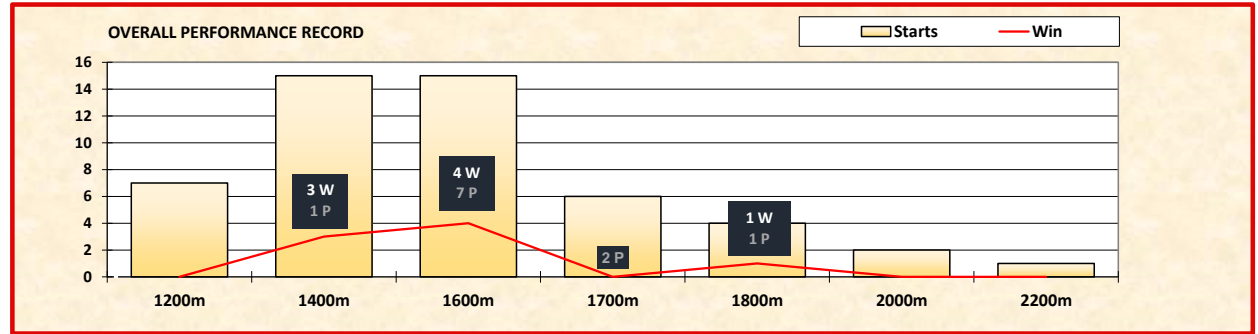

HORSE NAME	MIGHTY KENNY (AUS)
AGE COLOUR SEX	6yo BR G
MRA RATING	83
JOCKEY	UNFIXED
TRAINER	RICARDO LE GRANGE
SIRE	SHINZIG (AUS)
DAM	MYSTERIOUS RANSOM (AUS)
OWNER	TMEN STABLE

SADDLE CLOTH NUMBER	17 (E1)
BARRIER	12
HANDICAP WEIGHT	50.0* kg

Race Detail (Last 5 Runs)				Performance														Trakus Sectional Times				
Country, Track	Race Date	Class	Race Name	Placing	Rating	Distance	Track	Condition	Barrier	Carried Weight	Horse Weight	Running Position	Length Behind Winner	Finish Time	Winning / Second Horse	Dividend	Gear	Jockey	Last 600m	Last 400m	Last 100m	Top Speed (kph)
SIN, KRANJI	21/10/2018	2	CLASS 2	3/14	81	1800	TURF	GOOD	1	54	484	3-2-3	0.4L	1:47:21	KING LOUIS	37	SR	N JUGLALL	35.33	23.93	6.12	65.6 km/h
SIN, KRANJI	25/09/2018	KS B	KRANJI STAKES B	2/12	80	1600	TURF	GOOD	1	58	482	10-11-2	0.8L	1:34:99	MCGREGOR	72	SR	K MCEVOY	33.77	22.51	5.74	63.0 km/h
SIN, KRANJI	22/04/2018	KS C	KRANJI STAKES C	2/8	79	1700	POLY	GOOD	6	56.5	476	3-2-2	0.5L	1:47:16	TARGET	18	SR	APP T KRISNA	37.94	25.58	6.54	63.3 km/h
SIN, KRANJI	30/03/2018	KS B	KRANJI STAKES B	4/10	80	2000	TURF	GOOD	2	58	481	3-3-4	5.5L	2:01:81	LIM'S REGARD	87	SR	N JUGLALL	34.83	23.37	6.12	61.8 km/h
SIN, KRANJI	11/03/2018	KS B	KRANJI STAKES B	2/10	80	1600	POLY	GOOD	2	55	482	2-2-2	2.5L	1:40:89	MAXIMUS	36	SR	APP T KRISNA	36.44	24.15	6.17	61.5 km/h

HORSE NAME	MAKANANI (JPN)
AGE COLOUR SEX	4yo B M
MRA RATING	83
JOCKEY	O PLACAIS
TRAINER	HIDEYUKI TAKAOKA
SIRE	BLACK TIDE (JPN)
DAM	VIELLE SENLIS (USA)
OWNER	BIG VALLEY STABLE

SADDLE CLOTH NUMBER	18 (E2)
BARRIER	10
HANDICAP WEIGHT	50.0* kg