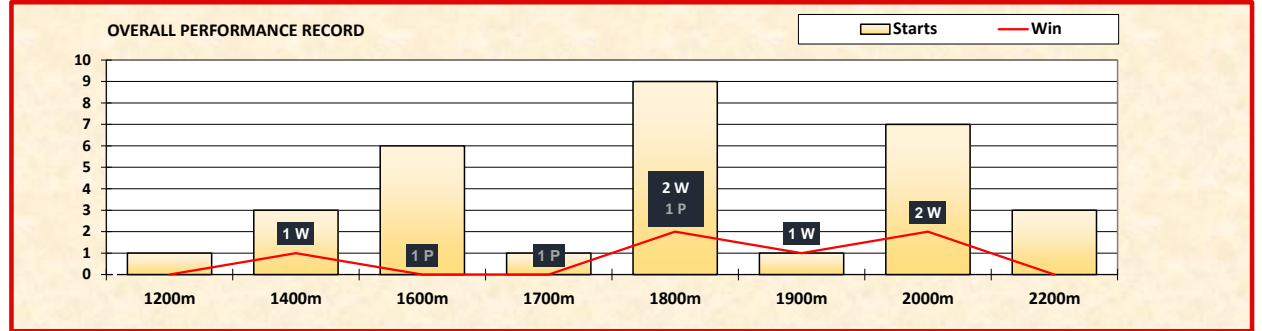

SUNDAY 11th NOVEMBER 2018 | DESTER SINGAPORE GOLD CUP 2018 | SINGAPORE GROUP 1 | 3RD LEG - SINGAPORE TRIPLE CROWN SERIES | PRIZE MONEY: S$1.35M | 2000 METRES TURF | 3 YEAR OLD AND ABOVE | HANDICAP RACE ON A FOUR POINTS TO 1 KG SCALE

HORSE NAME	SONG TO THE MOON (NZ)
AGE COLOUR SEX	6yo B G
MRA RATING	83
JOCKEY	UNFIXED
TRAINER	MICHAEL JOHN CLEMENTS
SIRE	SAVABEEL (AUS)
DAM	WHITE MOUSE (AUS)
OWNER	JUBILANT RACING STABLE

SADDLE CLOTH NUMBER	19 (E3)
BARRIER	20
HANDICAP WEIGHT	50.0* kg

Race Detail (Last 5 Runs)				Performance														Trakus Sectional Times				
Country, Track	Race Date	Class	Race Name	Placing	Rating	Distance	Track	Condition	Barrier	Carried Weight	Horse Weight	Running Position	Length Behind Winner	Finish Time	Winning / Second Horse	Dividend	Gear	Jockey	Last 600m	Last 400m	Last 100m	Top Speed (kph)
SIN, KRANJI	21/10/2018	2	CLASS 2	8/14	83	1800	T	G	2	55	517	6-10-8	5.2L	1:47:21	KING LOUIS	66	WK	C GRYLLES	35.61	24.21	6.20	64.6 km/h
SIN, KRANJI	23/09/2018	G3	EL DORADO CLASSIC	7/16	85	2000	T	G	16	54.5	513	4-5-7	3.6L	2:01:96	KING LOUIS	87	WK	N JUGLALL	35.56	23.70	6.07	64.9 km/h
SIN, KRANJI	02/09/2018	G3	MOONBEAM VASE	15/15	85	1600	T	G	12	55	515	15-15-15	23.4L	1:34:61	NOVA STRIKE	161	WK	APP CC WONG	36.94	25.45	7.27	63.3 km/h
SIN, KRANJI	12/08/2018	KS A	KRANJI STAKES A	3/8	84	1800	T	G	6	51.5	510	2-2-3	1.6L	1:49:49	NOAH FROM GOA	32	WK	APP M POON	33.78	22.67	5.85	62.7 km/h
SIN, KRANJI	27/07/2018	KS B	KRANJI STAKES B	7/12	84	2000	T	G	5	58	512	7-6-7	4.8L	2:02:15	STAR JACK	25	WK	N JUGLALL	35.65	23.76	5.95	61.2 km/h

SUNDAY 11th NOVEMBER 2018 | DESTER SINGAPORE GOLD CUP 2018 | SINGAPORE GROUP 1 | 3RD LEG - SINGAPORE TRIPLE CROWN SERIES | PRIZE MONEY: S$1.35M | 2000 METRES TURF | 3 YEAR OLD AND ABOVE | HANDICAP RACE ON A FOUR POINTS TO 1 KG SCALE

HORSE NAME	CHAIRMAN (IRE)
AGE COLOUR SEX	5yo B G
MRA RATING	77
JOCKEY	UNFIXED
TRAINER	DAVID LEE FREEDMAN
SIRE	GALILEO (IRE)
DAM	A Z WARRIOR (USA)
OWNER	FALCON RACING NO 7 STABLE

SADDLE CLOTH NUMBER	20 (E4)
BARRIER	11
HANDICAP WEIGHT	50.0* kg