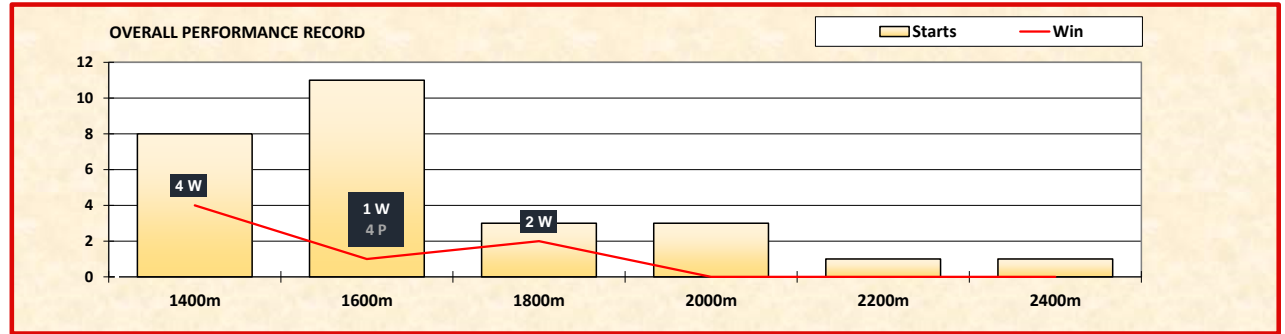

SUNDAY 11th NOVEMBER 2018 | DESTER SINGAPORE GOLD CUP 2018 | SINGAPORE GROUP 1 | 3RD LEG - SINGAPORE TRIPLE CROWN SERIES | PRIZE MONEY: S$1.35M | 2000 METRES TURF | 3 YEAR OLD AND ABOVE | HANDICAP RACE ON A FOUR POINTS TO 1 KG SCALE

HORSE NAME	PREDITOR (NZ)
AGE COLOUR SEX	6yo B H
MRA RATING	105
JOCKEY	M POON
TRAINER	SHANE DONALD BAERTSCHIGER
SIRE	SAVABEEL (AUS)
DAM	BIRD (NZ)
OWNER	SHANE DONALD BAERTSCHIGER

SADDLE CLOTH NUMBER	5
BARRIER	6
HANDICAP WEIGHT	55 kg

Race Detail (Last 5 Runs)				Performance														Trakus Sectional Times				
Country, Track	Race Date	Class	Race Name	Placing	Rating	Distance	Track	Condition	Barrier	Carried Weight	Horse Weight	Running Position	Length Behind Winner	Finish Time	Winning / Second Horse	Dividend	Gear	Jockey	Last 600m	Last 400m	Last 100m	Top Speed (kph)
SIN, KRANJI	21/10/2018	G1	QUEEN ELIZABETH II CUP	14/14	106	1800	TURF	GOOD	2	58	526	4-6-14	15.1L	1:47:15	DEBT COLLECTOR	121	TT	J POWELL	37.51	26.05	7.15	66.7 km/h
SIN, KRANJI	23/09/2018	G1	RAFFLES CUP	10/13	107	1600	TURF	GOOD	10	58	531	12-11-10	5.9L	1:33:47	DEBT COLLECTOR	165	TT	J POWELL	34.00	23.12	6.04	64.6 km/h
SIN, KRANJI	02/09/2018	G3	MOONBEAM VASE	2/15	107	1600	TURF	GOOD	3	57	530	5-4-2	1.3L	1:34:61	NOVA STRIKE	37	TT	J POWELL	34.40	23.06	5.80	65.6 km/h
SIN, KRANJI	12/08/2018	G3	JUMBO JET TROPHY	1/15	104	1400	TURF	GOOD	14	53	526	13-13-1	0.2L	1:21:28	DEBT COLLECTOR	78	TT	APP M POON	33.42	22.34	5.75	68.1 km/h
SIN, KRANJI	24/06/2018	KS A	KRANJI STAKES A	4/14	104	1400	TURF	GOOD	11	58	529	8-7-4	2.0L	1:22:47	MAJESTIC MOMENTS	37	TT	J POWELL	34.06	22.83	5.92	66.7 km/h

SUNDAY 11th NOVEMBER 2018 | DESTER SINGAPORE GOLD CUP 2018 | SINGAPORE GROUP 1 | 3RD LEG - SINGAPORE TRIPLE CROWN SERIES | PRIZE MONEY: S$1.35M | 2000 METRES TURF | 3 YEAR OLD AND ABOVE | HANDICAP RACE ON A FOUR POINTS TO 1 KG SCALE

HORSE NAME	BAHANA (NZ)
AGE COLOUR SEX	7yo B G
MRA RATING	99
JOCKEY	W PIKE
TRAINER	STEPHEN GRAY
SIRE	ELUSIVE CITY (USA)
DAM	KHALES (NZ)
OWNER	DAGO STABLE

SADDLE CLOTH NUMBER	6
BARRIER	17
HANDICAP WEIGHT	53.5 kg