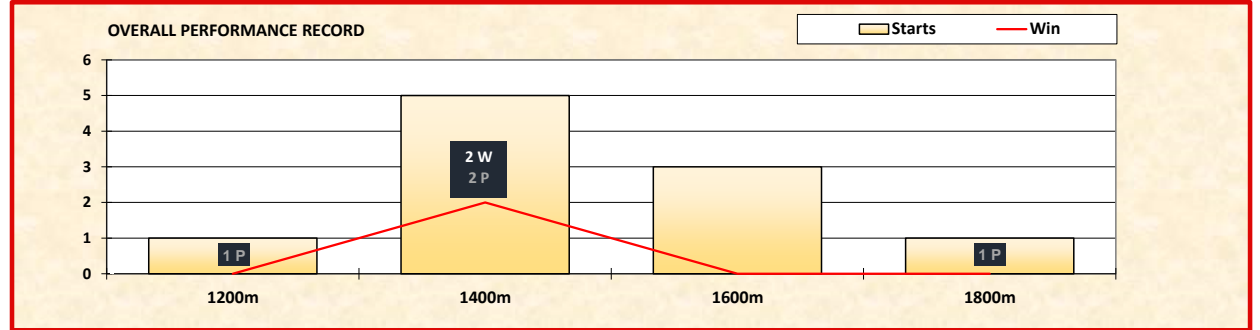

SUNDAY 11th NOVEMBER 2018 | DESTER SINGAPORE GOLD CUP 2018 | SINGAPORE GROUP 1 | 3RD LEG - SINGAPORE TRIPLE CROWN SERIES | PRIZE MONEY: S$1.35M | 2000 METRES TURF | 3 YEAR OLD AND ABOVE | HANDICAP RACE ON A FOUR POINTS TO 1 KG SCALE

HORSE NAME	LIM'S MAGIC (AUS)
AGE COLOUR SEX	5yo B G
MRA RATING	84
JOCKEY	K TEETAN
TRAINER	STEPHEN GRAY
SIRE	MANHATTAN RAIN (AUS)
DAM	PRIMA NOVA (AUS)
OWNER	LIM'S STABLE

SADDLE CLOTH NUMBER	15
BARRIER	16
HANDICAP WEIGHT	50.0 kg

Race Detail (Last 5 Runs)				Performance														Trakus Sectional Times				
Country, Track	Race Date	Class	Race Name	Placing	Rating	Distance	Track	Condition	Barrier	Carried Weight	Horse Weight	Running Position	Length Behind Winner	Finish Time	Winning / Second Horse	Dividend	Gear	Jockey	Last 600m	Last 400m	Last 100m	Top Speed (kph)
SIN, KRANJI	23/09/2018	G1	RAFFLES CUP	6/13	80	1600	T	G	3	58	487	8-7-6	3.3L	1:33:47	DEBT COLLECTOR	160	BB	G BOSS	33.91	23.03	5.89	65.3 km/h
SIN, KRANJI	02/09/2018	G3	MOONBEAM VASE	4/15	80	1600	T	G	11	52.5	491	6-6-4	1.5L	1:34:61	NOVA STRIKE	22	-	G BOSS	34.28	22.97	6.06	66.0 km/h
SIN, KRANJI	15/07/2018	G1	EMIRATES SINGAPORE DERBY	3/16	74	1800	T	G	6	57	489	7-2-3	1.4L	1:46:34	JUPITER GOLD	105	-	G BOSS	34.97	23.54	6.14	66.3 km/h
SIN, KRANJI	24/06/2018	G1	GIOVANNI RACING CHARITY BOWL	7/11	74	1600	T	G	1	57	491	6-5-7	5.1L	1:34:31	ELITE INVINCIBLE	34	-	G BOSS	35.49	24.12	6.43	66.7 km/h
SIN, KRANJI	10/06/2018	G2	STEWARDS' CUP	3/12	69	1400	T	G	8	57	499	9-7-3	1.1L	1:21:73	ELITE INVINCIBLE	61	-	G BOSS	33.90	22.32	5.70	68.5 km/h

SUNDAY 11th NOVEMBER 2018 | DESTER SINGAPORE GOLD CUP 2018 | SINGAPORE GROUP 1 | 3RD LEG - SINGAPORE TRIPLE CROWN SERIES | PRIZE MONEY: S$1.35M | 2000 METRES TURF | 3 YEAR OLD AND ABOVE | HANDICAP RACE ON A FOUR POINTS TO 1 KG SCALE

HORSE NAME	SECRET WIN (AUS)
AGE COLOUR SEX	6yo CH G
MRA RATING	84
JOCKEY	I SAIFUDIN
TRAINER	DANIEL FRANCIS MEAGHER
SIRE	HARADASUN (AUS)
DAM	RECLINE (AUS)
OWNER	CHUA POH SENG

SADDLE CLOTH NUMBER	16
BARRIER	15
HANDICAP WEIGHT	50.0 kg