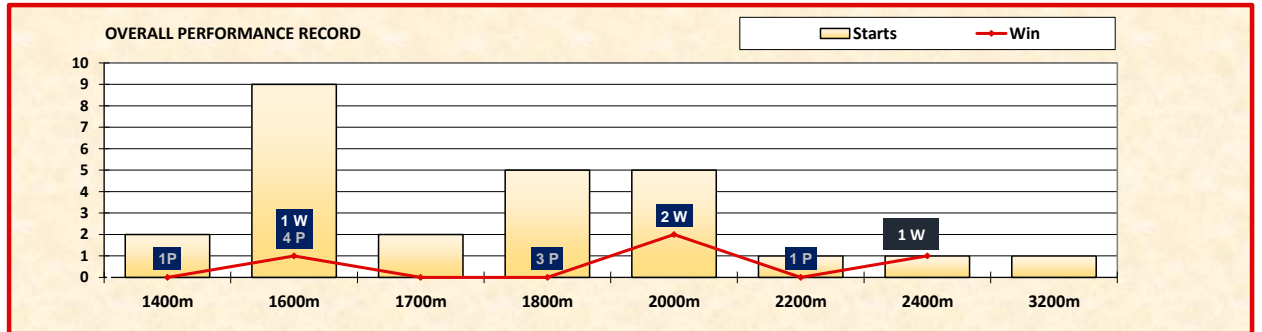

Race Detail (Last 5 Runs)				Performance														Trakus Sectional Times				
Country, Track	Race Date	Class	Race Name	Placing	Rating	Distance	Track	Condition	Barrier	Carried Weight	Horse Weight	Running Position	Length Behind Winner	Finish Time	Winning / Second Horse	Dividend	Gear	Jockey	Last 600m	Last 400m	Last 100m	Top Speed (kph)
SIN, KRANJI	21/10/2018	2	CLASS 2	10/14	79	1800	TURF	GOOD	4	53	500	7-8-10	5.8L	1:47:21	KING LOUIS	198	TT	B VORSTER	35.83	24.34	6.28	65.6 km/h
SIN, KRANJI	23/09/2018	G3	EL DORADO CLASSIC	11/16	80	2000	TURF	GOOD	3	53.5	501	8-6-11	4.7L	2:01:96	KING LOUIS	73	B, TT	C GRYLLES	35.45	23.73	6.07	63.6 km/h
SIN, KRANJI	31/08/2018	KS B	KRANJI STAKES B	5/9	81	1600	POLY	GOOD	6	58	498	2-1-5	4.5L	1:38:78	MCGREGOR	76	B, TT	O PLACAIS	37.81	25.69	6.88	64.5 km/h
SIN, KRANJI	12/08/2018	KS A	KRANJI STAKES A	7/8	81	1800	TURF	GOOD	7	53	493	8-8-7	5.1L	1:49:49	NOAH FROM GOA	39	B, TT	G BOSS	33.96	22.77	6.00	60.0 km/h
SIN, KRANJI	30/03/2018	KS B	KRANJI STAKES B	9/10	83	2000	TURF	GOOD	9	58	485	2-2-9	7.5L	2:01:81	LIM'S REGARD	15	B, TT	V DURIC	35.33	23.96	6.24	62.1 km/h