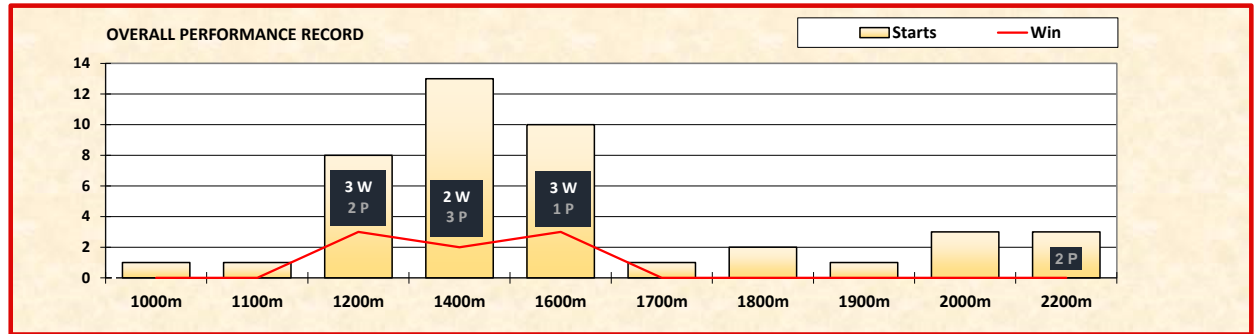

SUNDAY 11th NOVEMBER 2018 | DESTER SINGAPORE GOLD CUP 2018 | SINGAPORE GROUP 1 | 3RD LEG - SINGAPORE TRIPLE CROWN SERIES | PRIZE MONEY: S$1.35M | 2000 METRES TURF | 3 YEAR OLD AND ABOVE | HANDICAP RACE ON A FOUR POINTS TO 1 KG SCALE

HORSE NAME	BLUE SWEDE (NZ)
AGE COLOUR SEX	8yo BR G
MRA RATING	90
JOCKEY	M KELLADY
TRAINER	SHANE DONALD BAERTSCHIGER
SIRE	O'REILLY (NZ)
DAM	HOOKED ONA FEELING (NZ)
OWNER	SHANE DONALD BAERTSCHIGER

SADDLE CLOTH NUMBER	9
BARRIER	14
HANDICAP WEIGHT	51.5 kg

Race Detail (Last 5 Runs)				Performance														Trakus Sectional Times				
Country, Track	Race Date	Class	Race Name	Placing	Rating	Distance	Track	Condition	Barrier	Carried Weight	Horse Weight	Running Position	Length Behind Winner	Finish Time	Winning / Second Horse	Dividend	Gear	Jockey	Last 600m	Last 400m	Last 100m	Top Speed (kph)
SIN, KRANJI	12/10/2018	KS A	KRANJI STAKES A	3/12	90	1400	T	G	1	53	542	8-5-3	3.1L	1:21:77	TESORO PRIVADO	283	B, TT	APP I AMIRUL	34.86	23.23	5.83	68.8 km/h
SIN, KRANJI	23/09/2018	G3	EL DORADO CLASSIC	13/16	92	2000	T	G	11	56.5	543	13-13-13	6.0L	2:01:96	KING LOUIS	192	B, TT	J POWELL	35.24	23.47	6.04	61.8 km/h
SIN, KRANJI	02/09/2018	G3	MOONBEAM VASE	12/15	94	1600	T	G	14	55.5	539	13-13-12	8.8L	1:34:61	NOVA STRIKE	323	B	M KELLADY	34.89	23.29	6.09	64.0 km/h
SIN, KRANJI	12/08/2018	KS A	KRANJI STAKES A	4/8	94	1800	T	G	2	55.5	536	4-3-4	2.1L	1:49:49	NOAH FROM GOA	53	B	J POWELL	33.80	22.69	5.92	62.1 km/h
SIN, KRANJI	24/06/2018	KS A	KRANJI STAKES A	13/14	96	1400	T	G	10	56.5	543	10-13-13	9.6L	1:22:47	MAJESTIC MOMENTS	101	B	M KELLADY	35.09	23.66	6.23	64.6 km/h

SUNDAY 11th NOVEMBER 2018 | DESTER SINGAPORE GOLD CUP 2018 | SINGAPORE GROUP 1 | 3RD LEG - SINGAPORE TRIPLE CROWN SERIES | PRIZE MONEY: S$1.35M | 2000 METRES TURF | 3 YEAR OLD AND ABOVE | HANDICAP RACE ON A FOUR POINTS TO 1 KG SCALE

HORSE NAME	CLAUDIA'S BEAUTY (AUS)
AGE COLOUR SEX	5yo BR M
MRA RATING	90
JOCKEY	APP T SEE
TRAINER	LESLIE KHOO PENG ANN
SIRE	DALIAPOUR (IRE)
DAM	STAR CLAUDIA (AUS)
OWNER	LUCKY STABLE

SADDLE CLOTH NUMBER	10
BARRIER	3
HANDICAP WEIGHT	51.5 kg