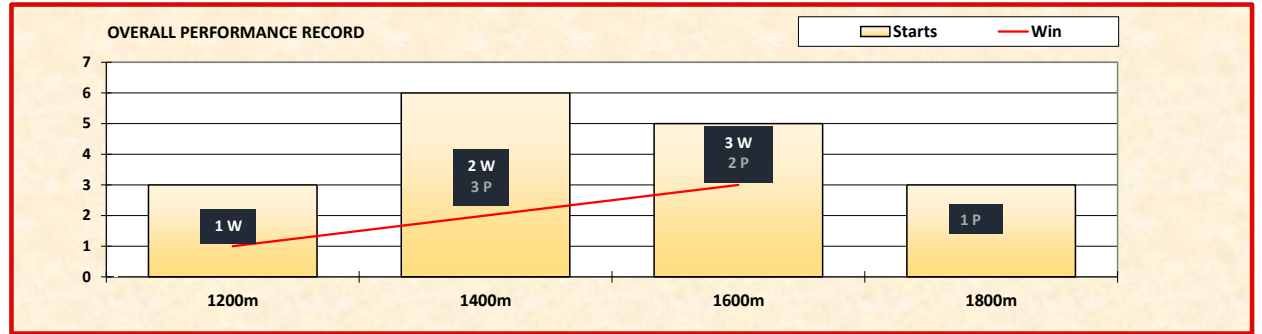

SUNDAY 11th NOVEMBER 2018 | DESTER SINGAPORE GOLD CUP 2018 | SINGAPORE GROUP 1 | 3RD LEG - SINGAPORE TRIPLE CROWN SERIES | PRIZE MONEY: S$1.35M | 2000 METRES TURF | 3 YEAR OLD AND ABOVE | HANDICAP RACE ON A FOUR POINTS TO 1 KG SCALE

HORSE NAME	ELITE INVINCIBLE (IRE)
AGE COLOUR SEX	4yo B G
MRA RATING	97
JOCKEY	R WOODWORTH
TRAINER	MARK WILLIAM WALKER
SIRE	ARCHARCHARCH (USA)
DAM	DOUGH ON THE GO (USA)
OWNER	ELITE PERFORMANCE STABLE

SADDLE CLOTH NUMBER	7
BARRIER	19
HANDICAP WEIGHT	53.0 kg

Race Detail (Last 5 Runs)				Performance														Trakus Sectional Times				
Country, Track	Race Date	Class	Race Name	Placing	Rating	Distance	Track	Condition	Barrier	Carried Weight	Horse Weight	Running Position	Length Behind Winner	Finish Time	Winning / Second Horse	Dividend	Gear	Jockey	Last 600m	Last 400m	Last 100m	Top Speed (kph)
SIN, KRANJI	12/10/2018	KS A	KRANJI STAKES A	6/12	98	1400	TURF	GOOD	5	56.5	516	7-8-6	5.9L	1:21:77	TESORO PRIVADO	9	B	V DURIC	35.34	23.66	6.11	68.1 km/h
SIN, KRANJI	07/09/2018	KS A	KRANJI STAKES A	4/10	98	1200	POLY	GOOD	4	56.5	519	9-9-4	2.0L	1:11:28	JUPITER GOLD	18	BP1	G BOSS	34.78	23.03	5.95	67.0 km/h
SIN, KRANJI	15/07/2018	G1	EMIRATES SINGAPORE DERBY	2/16	98	1800	TURF	GOOD	8	57	508	3-1-2	1.3L	1:46:34	JUPITER GOLD	14	B	V DURIC	35.35	23.72	6.06	67.0 km/h
SIN, KRANJI	24/06/2018	G1	GIOVANNI RACING CHARITY BOWL	1/11	96	1600	TURF	GOOD	2	57	511	4-3-1	0.1L	1:34:31	KINGSMAN	15	B	V DURIC	34.91	23.52	6.11	66.4 km/h
SIN, KRANJI	10/06/2018	G2	STEWARDS' CUP	1/12	95	1400	TURF	GOOD	4	57	514	3-3-1	0.3L	1:21:73	CURVATURE	25	BB	V DURIC	34.20	22.57	5.86	68.2 km/h

SUNDAY 11th NOVEMBER 2018 | DESTER SINGAPORE GOLD CUP 2018 | SINGAPORE GROUP 1 | 3RD LEG - SINGAPORE TRIPLE CROWN SERIES | PRIZE MONEY: S$1.35M | 2000 METRES TURF | 3 YEAR OLD AND ABOVE | HANDICAP RACE ON A FOUR POINTS TO 1 KG SCALE

HORSE NAME	MCGREGOR (AUS)
AGE COLOUR SEX	8yo CH G
MRA RATING	91
JOCKEY	K A'ISISUHAIRI
TRAINER	MICHAEL JOHN CLEMENTS
SIRE	MAGIC ALBERT (AUS)
DAM	CORA (IRE)
OWNER	GRAHAM CHRISTOPHER MACKIE

SADDLE CLOTH NUMBER	8
BARRIER	18
HANDICAP WEIGHT	51.5 kg