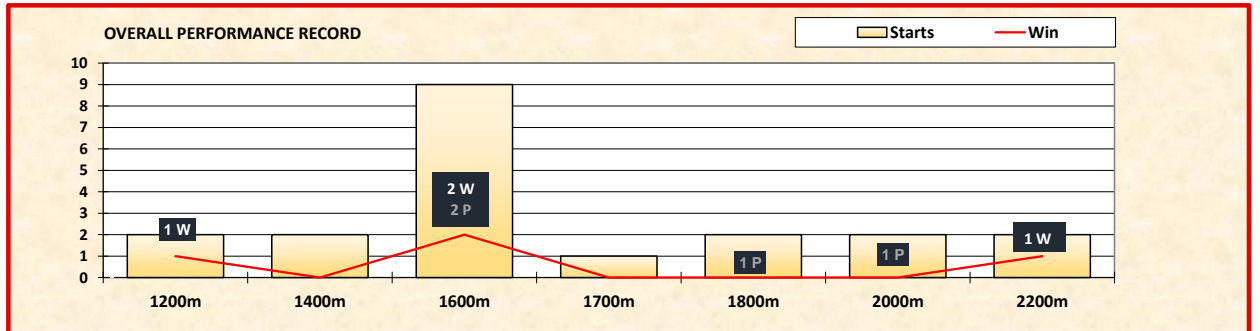

Race Detail (Last 5 Runs)				Performance														Trakus Sectional Times				
Country, Track	Race Date	Class	Race Name	Placing	Rating	Distance	Track	Condition	Barrier	Carried Weight	Horse Weight	Running Position	Length Behind Winner	Finish Time	Winning / Second Horse	Dividend	Gear	Jockey	Last 600m	Last 400m	Last 100m	Top Speed (kph)
SIN, KRANJI	23/09/2018	G3	EL DORADO CLASSIC	14/16	86	2000	T	G	1	55	545	7-10-14	7.8L	2:01:96	KING LOUIS	92	B	R WOODWORTH	35.91	24.02	6.15	63.3 km/h
SIN, KRANJI	02/09/2018	G3	MOONBEAM VASE	11/15	87	1600	T	G	8	55	532	11-10-11	6.5L	1:34:61	NOVA STRIKE	98	B	R WOODWORTH	34.63	23.17	5.94	64.6 km/h
SIN, KRANJI	12/08/2018	KS A	KRANJI STAKES A	5/8	87	1800	T	G	4	54	533	6-5-5	2.3L	1:49:49	NOAH FROM GOA	24	B	R WOODWORTH	33.63	22.52	5.90	61.2 km/h
SIN, KRANJI	29/06/2018	2	CLASS 2	1/11	81	1200	T	G	11	53	525	11-11-1	0.1L	1:10:32	GOOD NEWS	243	B	R WOODWORTH	32.95	21.95	5.71	65.2 km/h
SIN, KRANJI	12/11/2017	G1	DESTER SINGAPORE GOLD CUP	8/16	76	2200	T	G	8	50	528	11-10-8	4.7L	2:14:37	GILT COMPLEX	45	B	R WOODWORTH	35.44	23.93	6.18	62.7 km/h