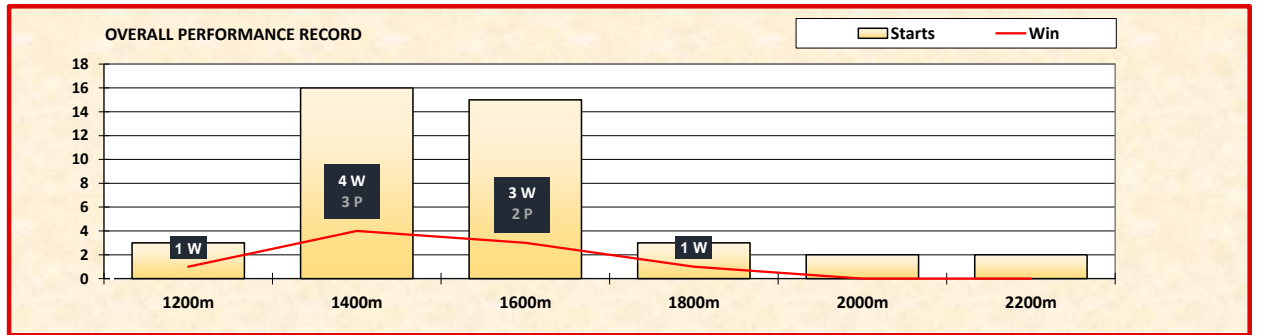

Race Detail (Last 5 Runs)				Performance														Trakus Sectional Times				
Country, Track	Race Date	Class	Race Name	Placing	Rating	Distance	Track	Condition	Barrier	Carried Weight	Horse Weight	Running Position	Length Behind Winner	Finish Time	Winning / Second Horse	Dividend	Gear	Jockey	Last 600m	Last 400m	Last 100m	Top Speed (kph)
SIN, KRANJI	21/10/2018	2	CLASS 2	11/14	87	1800	T	G	5	55	512	4-3-11	6.3L	1:47:21	KING LOUIS	104	B	APP I AMIRUL	36.19	24.68	6.49	65.3 km/h
SIN, KRANJI	25/09/2018	KS B	KRANJI STAKES B	6/12	89	1600	T	G	6	59.5	511	8-7-6	2.7L	1:34:99	MCGREGOR	144	B	A DOMEYER	34.24	23.04	5.87	64.0 km/h
SIN, KRANJI	06/07/2018	KS A	KRANJI STAKES A	8/8	91	1200	T	G	8	55	516	7-6-8	6.9L	1:10:03	MR FANTASTIC	225	-	D MOOR	33.48	22.46	5.78	65.6 km/h
SIN, KRANJI	24/06/2018	KS A	KRANJI STAKES A	11/14	93	1400	T	G	12	55	514	11-12-11	8.2L	1:22:47	MAJESTIC MOMENTS	160	-	D MOOR	34.80	23.54	6.25	65.3 km/h
SIN, KRANJI	26/05/2018	KS A	KRANJI STAKES A	9/14	95	1600	T	Y	11	57	511	1-1-9	5.6L	1:34:88	AOTEAROA	50	B	Z PURTON	35.96	24.33	6.32	67.0 km/h