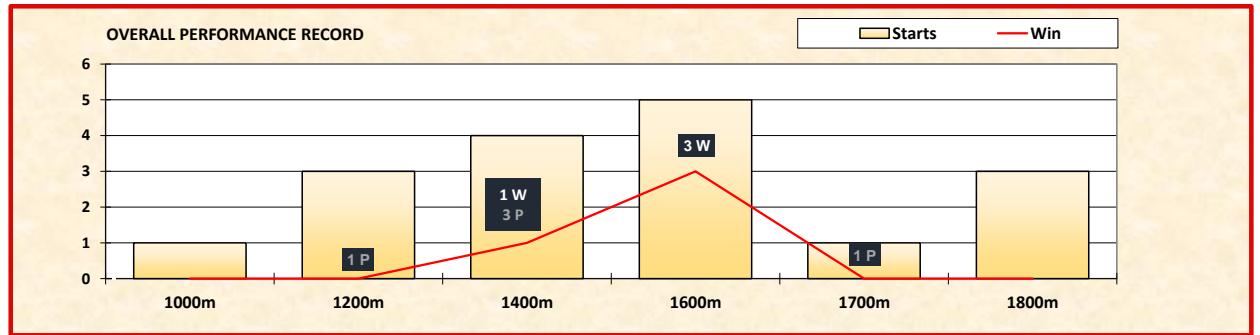

Race Detail (Last 5 Runs)				Performance														Trakus Sectional Times				
Country, Track	Race Date	Class	Race Name	Placing	Rating	Distance	Track	Condition	Barrier	Carried Weight	Horse Weight	Running Position	Length Behind Winner	Finish Time	Winning / Second Horse	Dividend	Gear	Jockey	Last 600m	Last 400m	Last 100m	Top Speed (kph)
SIN, KRANJI	21/10/2018	G1	QUEEN ELIZABETH II CUP	4/14	80	1800	T	G	13	56.5	445	9-8-4	1.6L	1:47:15	DEBT COLLECTOR	325	P	APP CC WONG	35.00	23.66	6.14	65.6 km/h
SIN, KRANJI	14/09/2018	KS C	KRANJI STAKES C	1/11	74	1600	P	G	9	58	448	8-6-1	0.5L	1:39:99	STAR EMPIRE	29	P	G BOSS	36.38	24.26	6.23	63.0 km/h
SIN, KRANJI	15/07/2018	G1	EMIRATES SINGAPORE DERBY	6/16	74	1800	T	G	12	55.5	439	16-14-6	6.2L	1:46:34	JUPITER GOLD	346	P	B VORSTER	35.12	23.63	5.91	64.6 km/h
SIN, KRANJI	24/06/2018	G1	GIOVANNI RACING CHARITY BOWL	10/11	74	1600	T	G	6	55.5	445	8-8-10	7.4L	1:34:31	ELITE INVINCIBLE	177	P	APP CC WONG	35.66	24.12	6.31	66.3 km/h
SIN, KRANJI	08/06/2018	3	CLASS 3	1/13	68	1600	T	G	12	56	456	6-5-1	1.0L	1:36:06	EASTER MATE	33	P	G BOSS	35.35	23.35	5.92	64.6 km/h