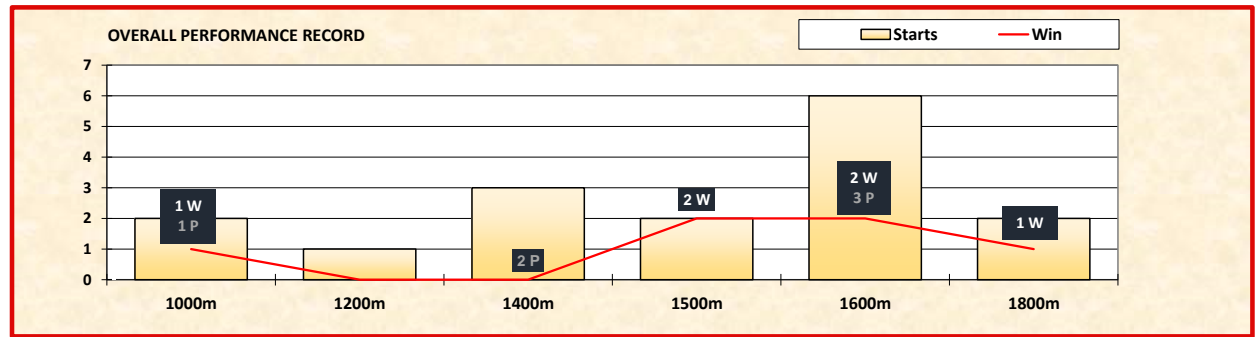

Race Detail (Last 5 Runs)				Performance														Trakus Sectional Times				
Country, Track	Race Date	Class	Race Name	Placing	Rating	Distance	Track	Condition	Barrier	Carried Weight	Horse Weight	Running Position	Length Behind Winner	Finish Time	Winning / Second Horse	Dividend	Gear	Jockey	Last 600m	Last 400m	Last 100m	Top Speed (kph)
SIN, KRANJI	21/10/2018	G1	QUEEN ELIZABETH II CUP	5/14	105	1800	TURF	GOOD	8	58	483	5-4-5	1.8L	1:47:15	DEBT COLLECTOR	170	SR	N JUGLALL	35.41	24.01	6.35	67.0 km/h
SIN, KRANJI	23/09/2018	G1	RAFFLES CUP	11/13	105	1600	TURF	GOOD	13	58	481	3-4-11	6.7L	1:33:47	DEBT COLLECTOR	103	SR	N JUGLALL	34.85	23.82	6.25	67.4 km/h
SIN, KRANJI	12/08/2018	KS A	KRANJI STAKES A	1/8	99	1800	TURF	GOOD	3	57	473	1-1-1	1.3L	1:49:49	MAKANANI	20	SR	N JUGLALL	33.59	22.48	5.89	63.3 km/h
SIN, KRANJI	06/07/2018	KS A	KRANJI STAKES A	5/8	99	1200	TURF	GOOD	4	56.5	482	5-3-5	4.4L	1:10:03	MR FANTASTIC	23	BB, SR	N JUGLALL	33.32	22.36	5.91	65.3 km/h
DUBAI, MEYDAN	22/02/2018	G2	ZABEEL MILE	3/10	-	1600	TURF	GOOD	3	57	-	-	1.75L	1:35:27	JANOABI	-	-	C SOUMILLON	-	-	-	-